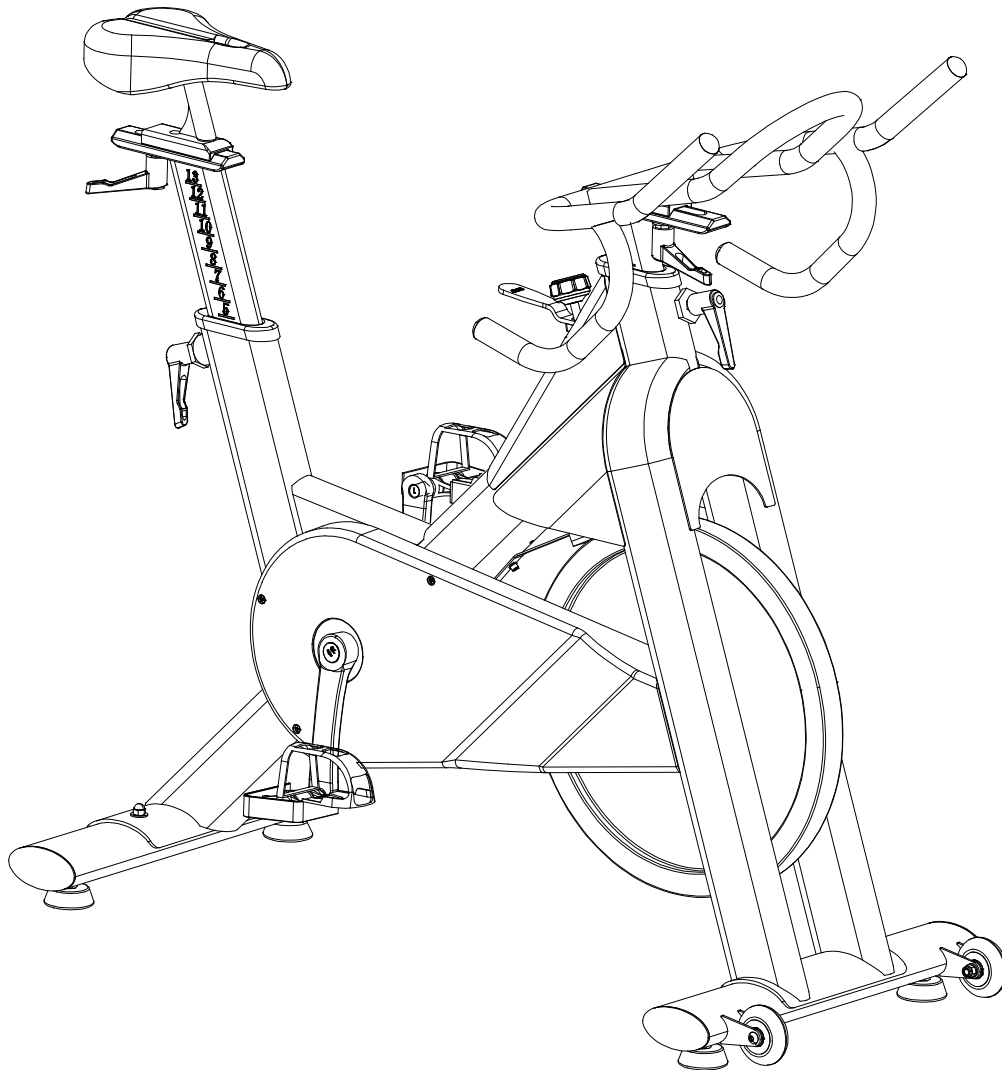

GORILLA SPORTS

INDOOR CYCLING BIKE (100619)

MAXIMUM LOAD:150KGS

GORILLA SPORTS

Washer: (Ø8)

Domed Nuts: (M8)

Bolts: (M8X65)

Bolts: (M8X65)

Spanner

Hex Wrener

1

2

3

4

5

6