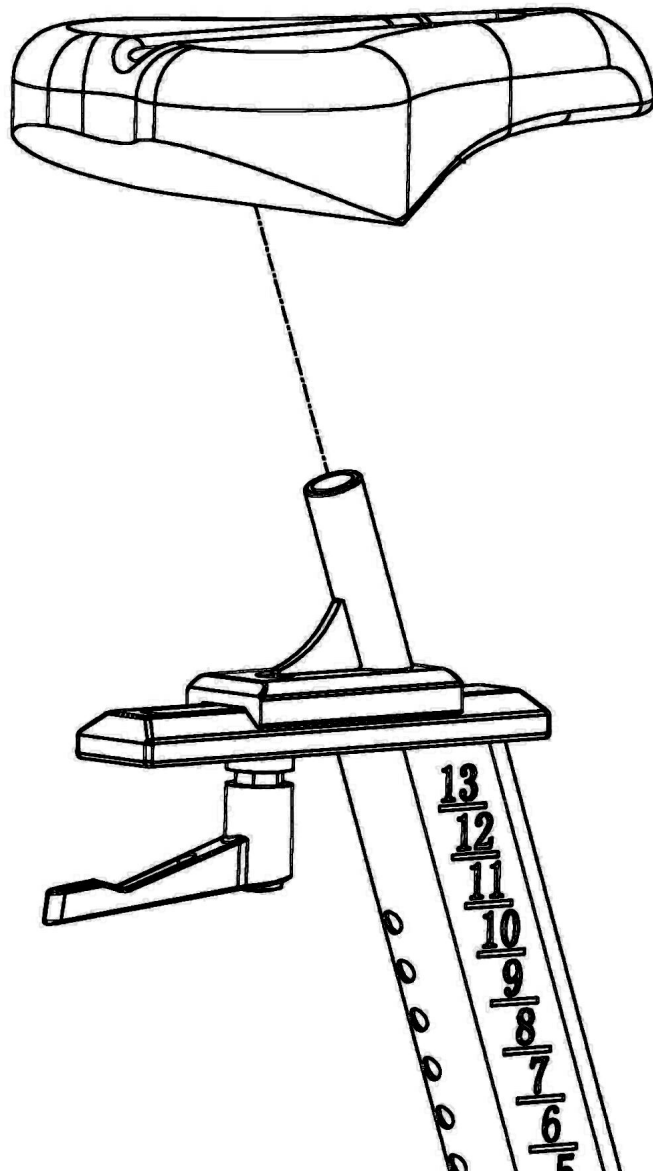

GORILLA SPORTS

INDOOR CYCLING BIKE (100619)

MAXIMUM LOAD:150KGS

GORILLA SPORTS

Washer: (Ø8)

Domed Nuts: (M8)

Bolts: (M8X65)

Bolts: (M8X65)

Spanner

Hex Wrener

1

2

3

4

5

6