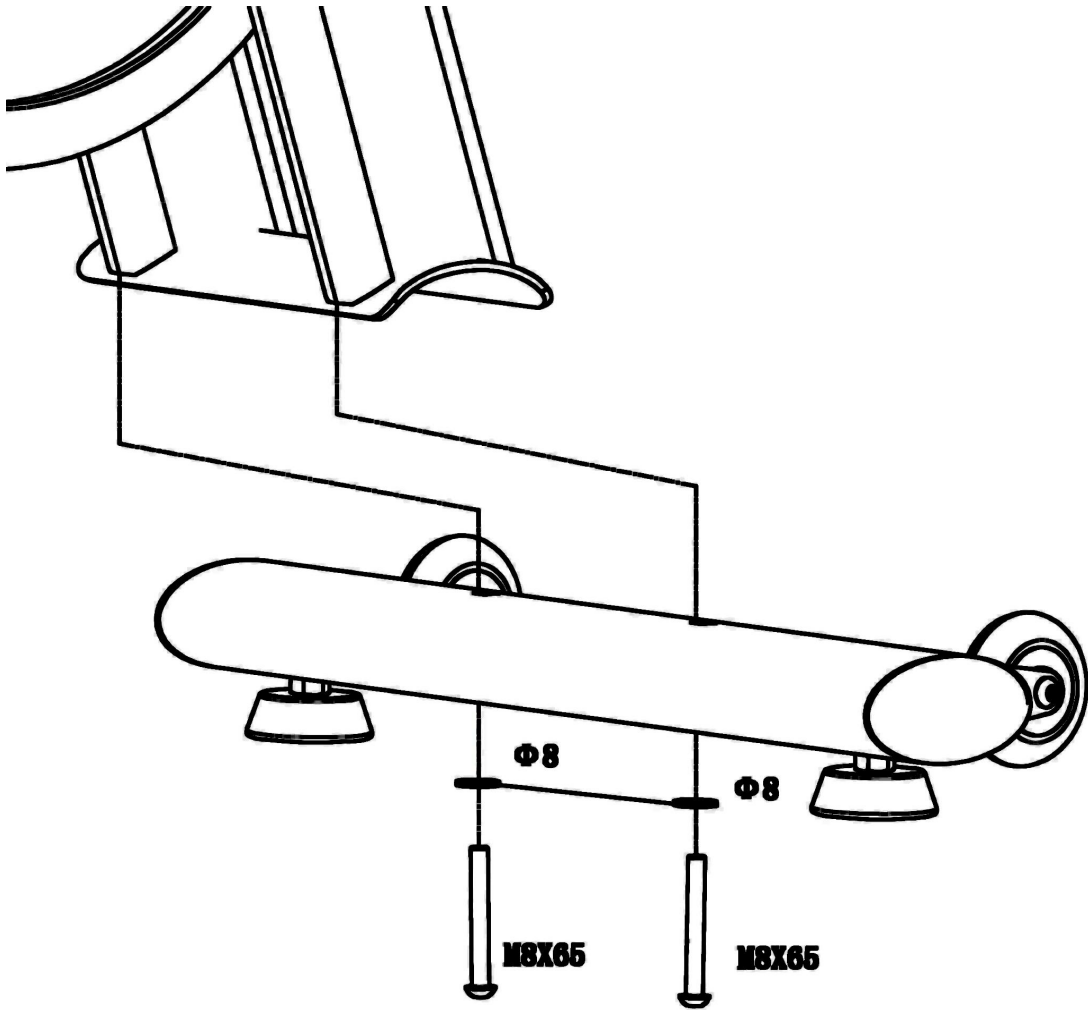

GORILLA SPORTS

INDOOR CYCLING BIKE (100619)

MAXIMUM LOAD:150KGS

GORILLA SPORTS

Washer: (Ø8)

Domed Nuts: (M8)

Bolts: (M8X65)

Bolts: (M8X65)

Spanner

Hex Wrener

1

2

3

4

5

6