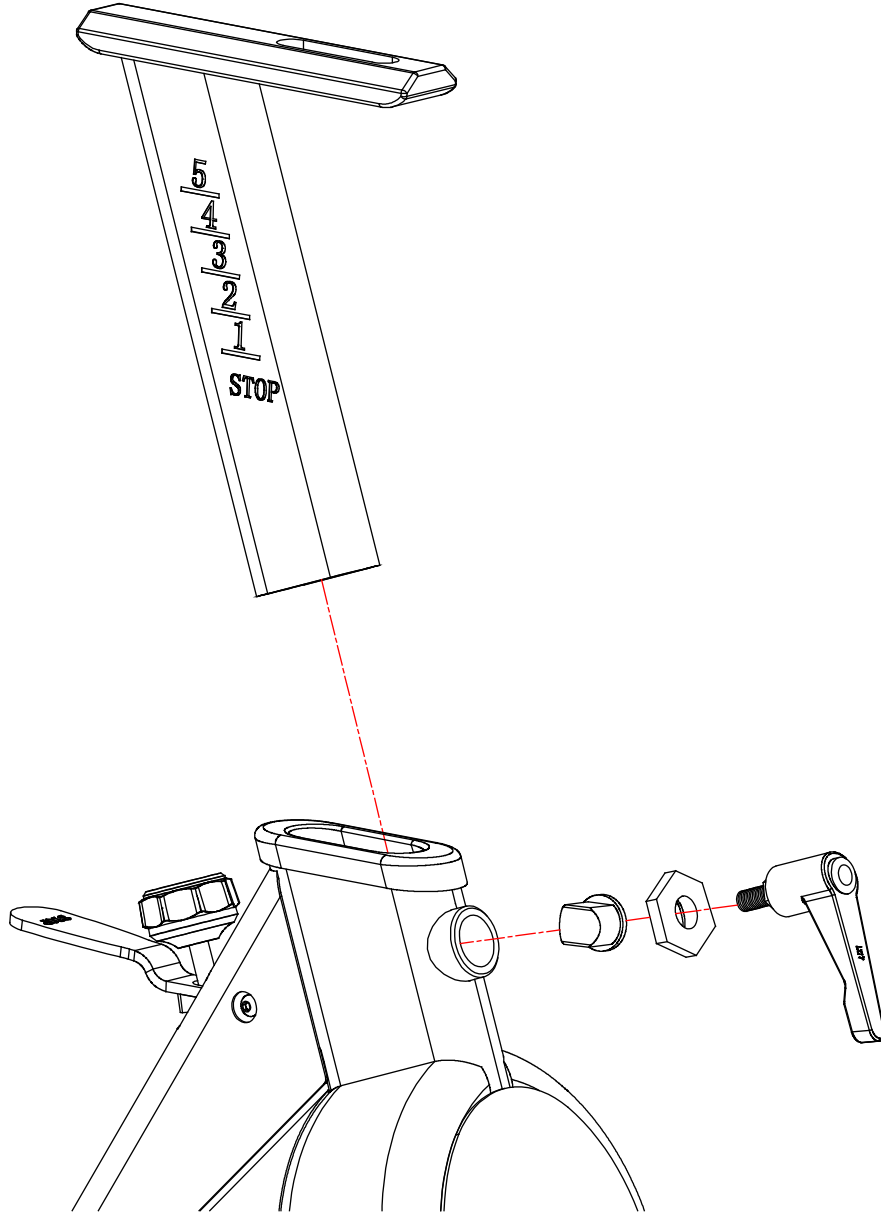

GORILLA SPORTS

INDOOR CYCLING BIKE (100619)

MAXIMUM LOAD:150KGS

GORILLA SPORTS

Washer: (Ø8)

Domed Nuts: (M8)

Bolts: (M8X65)

Bolts: (M8X65)

Spanner

Hex Wrener

1

2

3

4

5

6