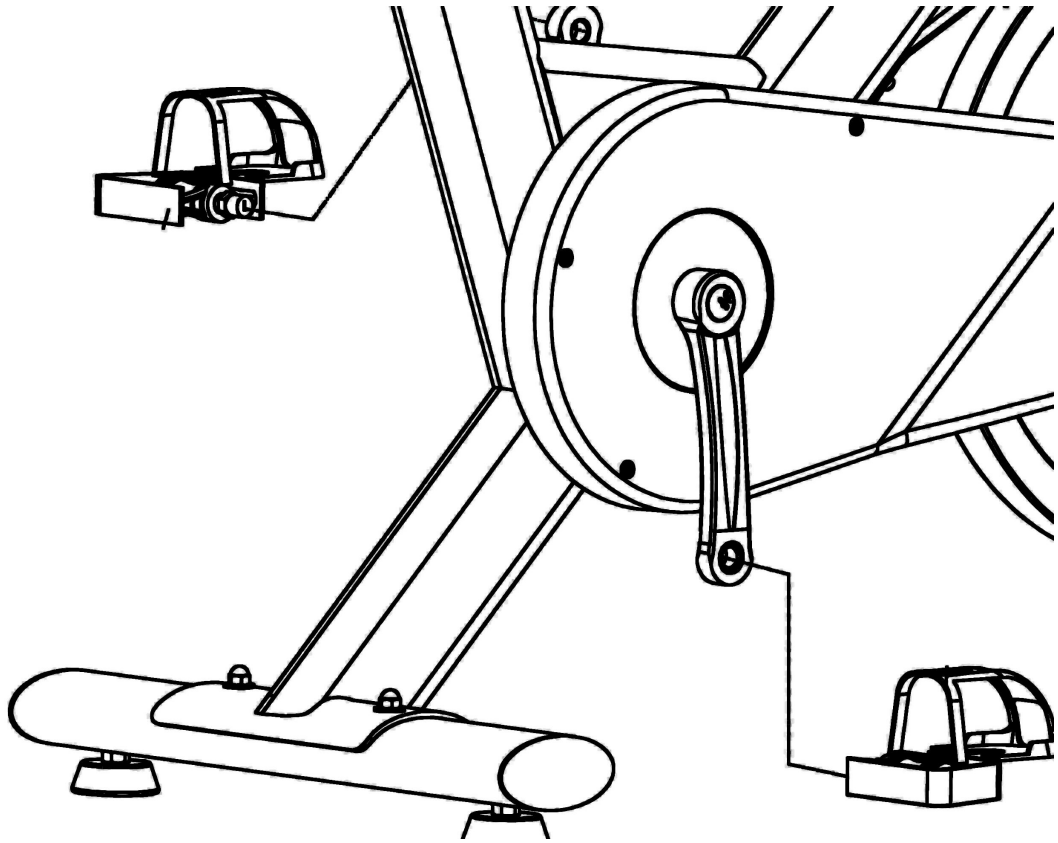

GORILLA SPORTS

INDOOR CYCLING BIKE (100619)

MAXIMUM LOAD:150KGS

GORILLA SPORTS

Washer: (Ø8)

Domed Nuts: (M8)

Bolts: (M8X65)

Bolts: (M8X65)

Spanner

Hex Wrener

1

2

3

4

5

6