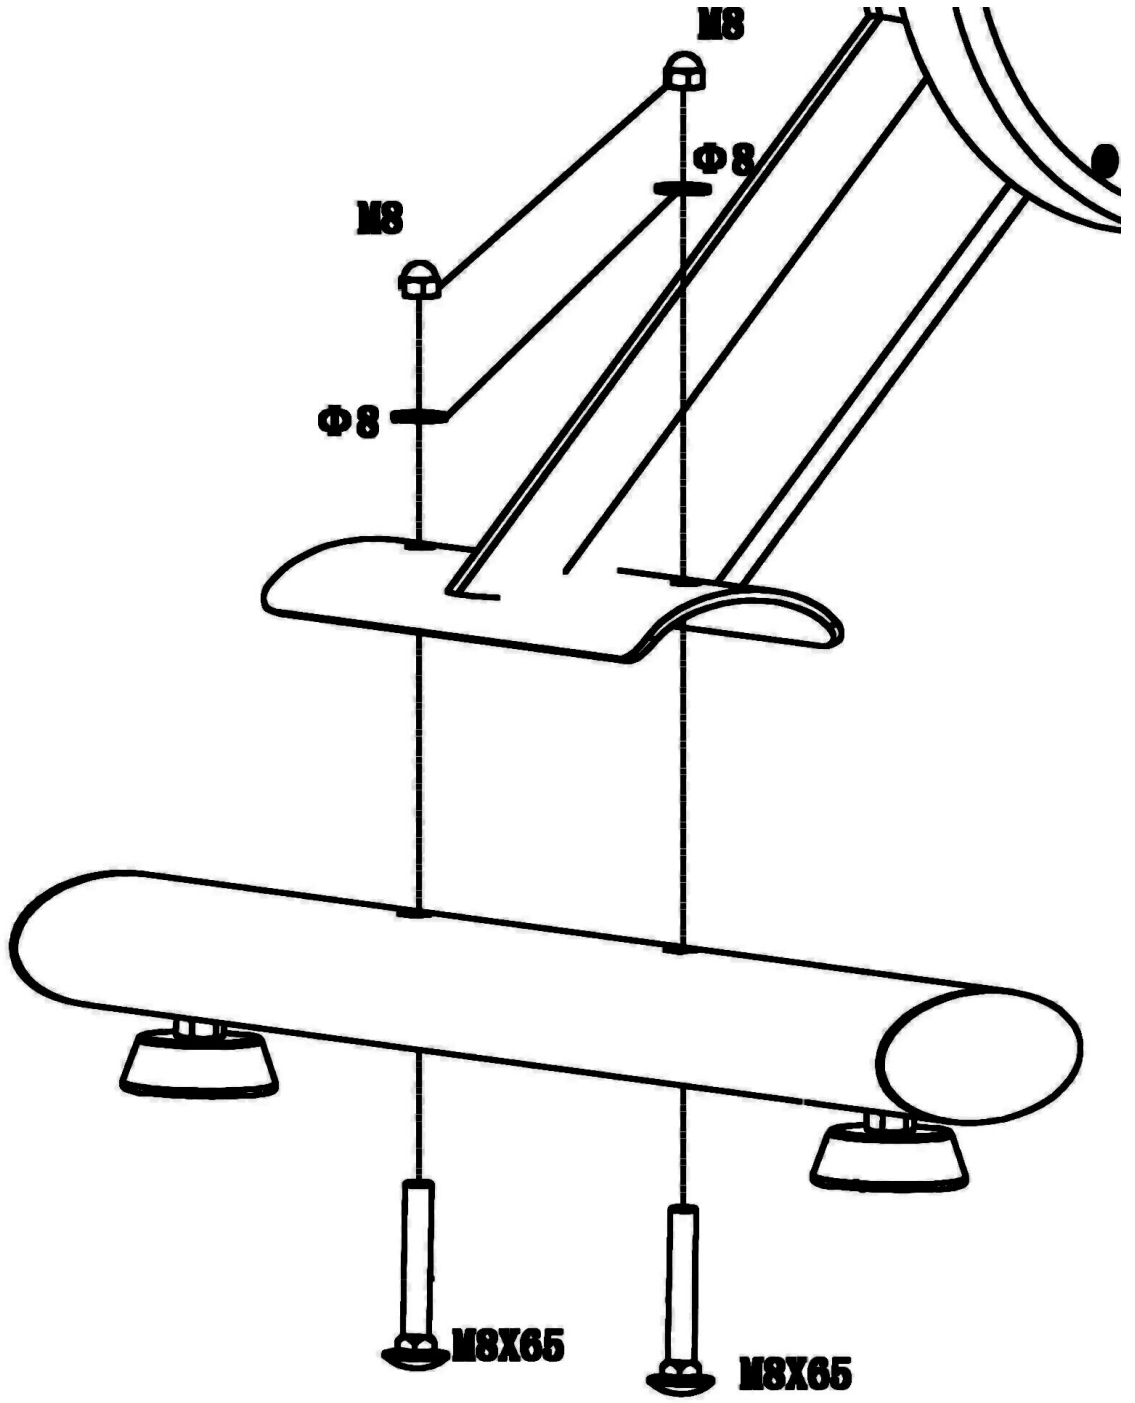

GORILLA SPORTS

INDOOR CYCLING BIKE (100619)

MAXIMUM LOAD:150KGS

GORILLA SPORTS

Washer: (Ø8)

Domed Nuts: (M8)

Bolts: (M8X65)

Bolts: (M8X65)

Spanner

Hex Wrener

1

2

3

4

5

6