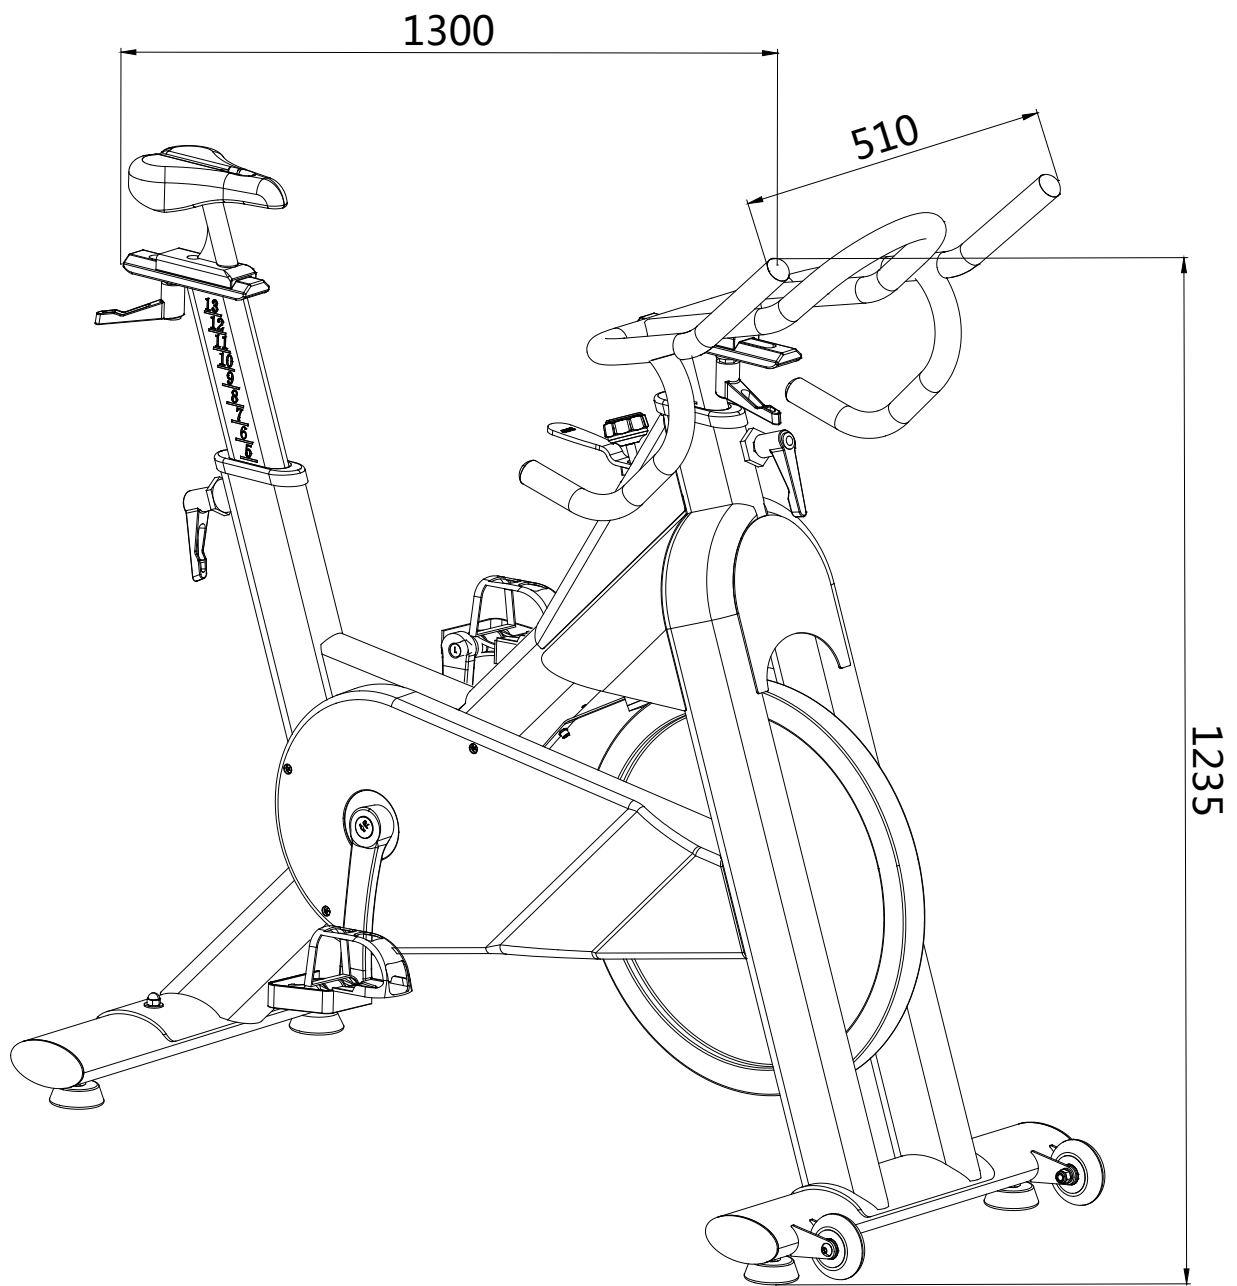

GORILLA SPORTS

INDOOR CYCLING BIKE (100619)

MAXIMUM LOAD:150KGS

GORILLA SPORTS

Washer: (Ø8)

Domed Nuts: (M8)

Bolts: (M8X65)

Bolts: (M8X65)

Spanner

Hex Wrener

1

2

3

4

5

6