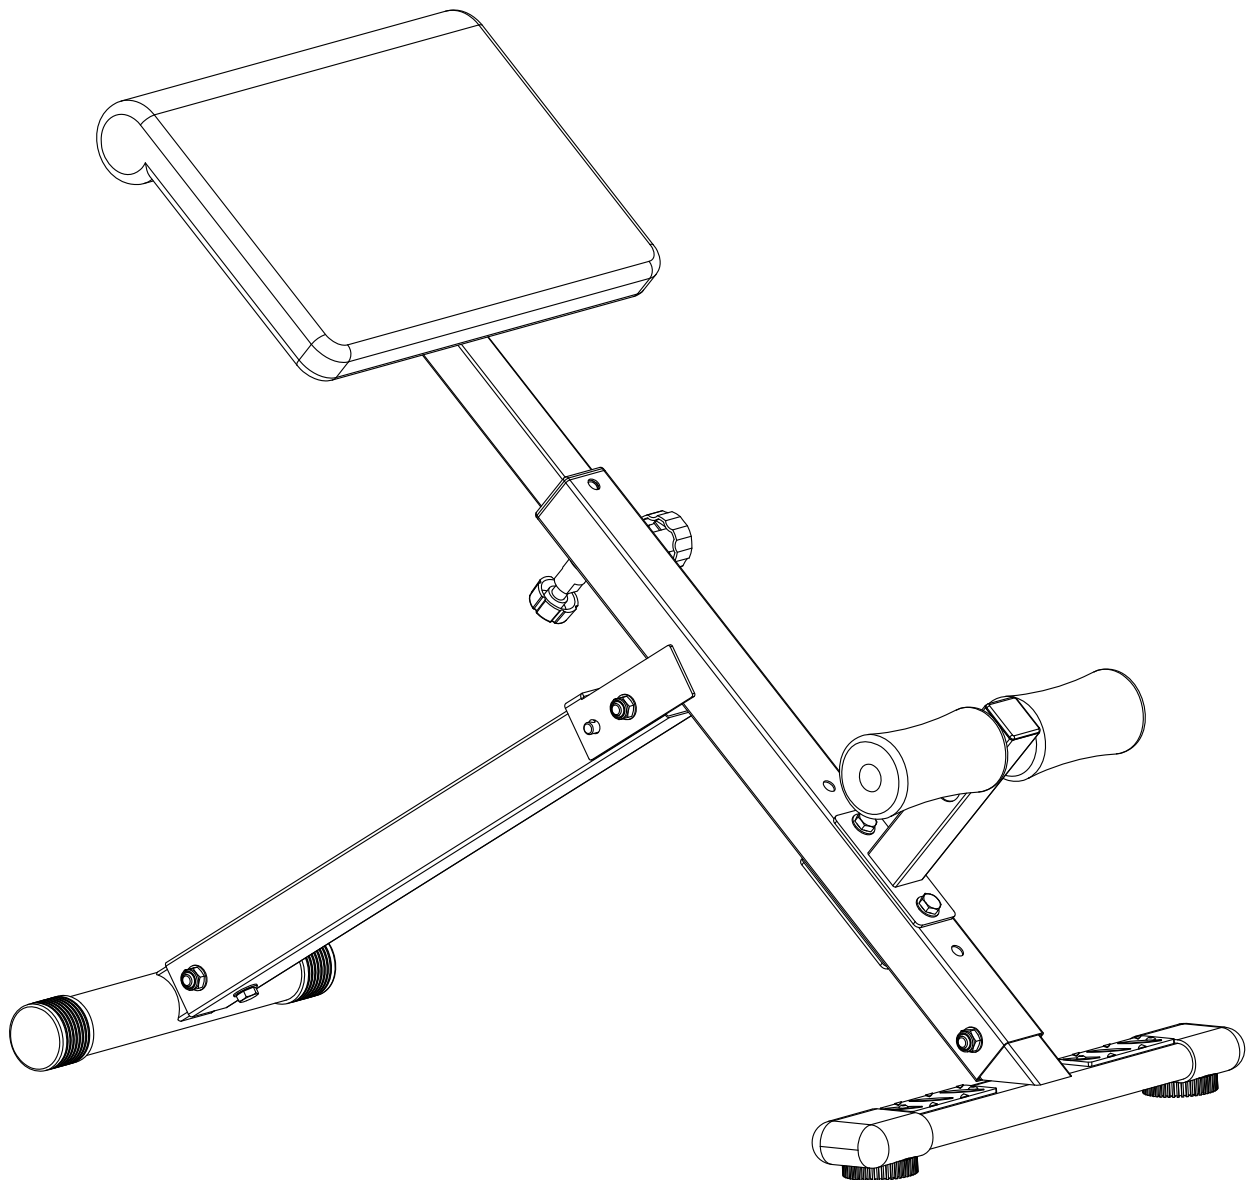

# GORILLA SPORTS

Bench Extension (30000010)

# GORILLA SPORTS

Washer: ( $\phi 10$ )

12x

Hex Nut: (M10)

5x

Washer: ( $\phi 8$ )

4x

Hex Bolt: (M10\*75)

4x

Inside PAN-HEAN Bolt: ( $\phi 10*65$ )

1x

Spanner

2x

# GORILLA SPORTS

Dimensions complete: 97 cm x 49 cm x 76-87 cm  
Maximum loading: 120KG