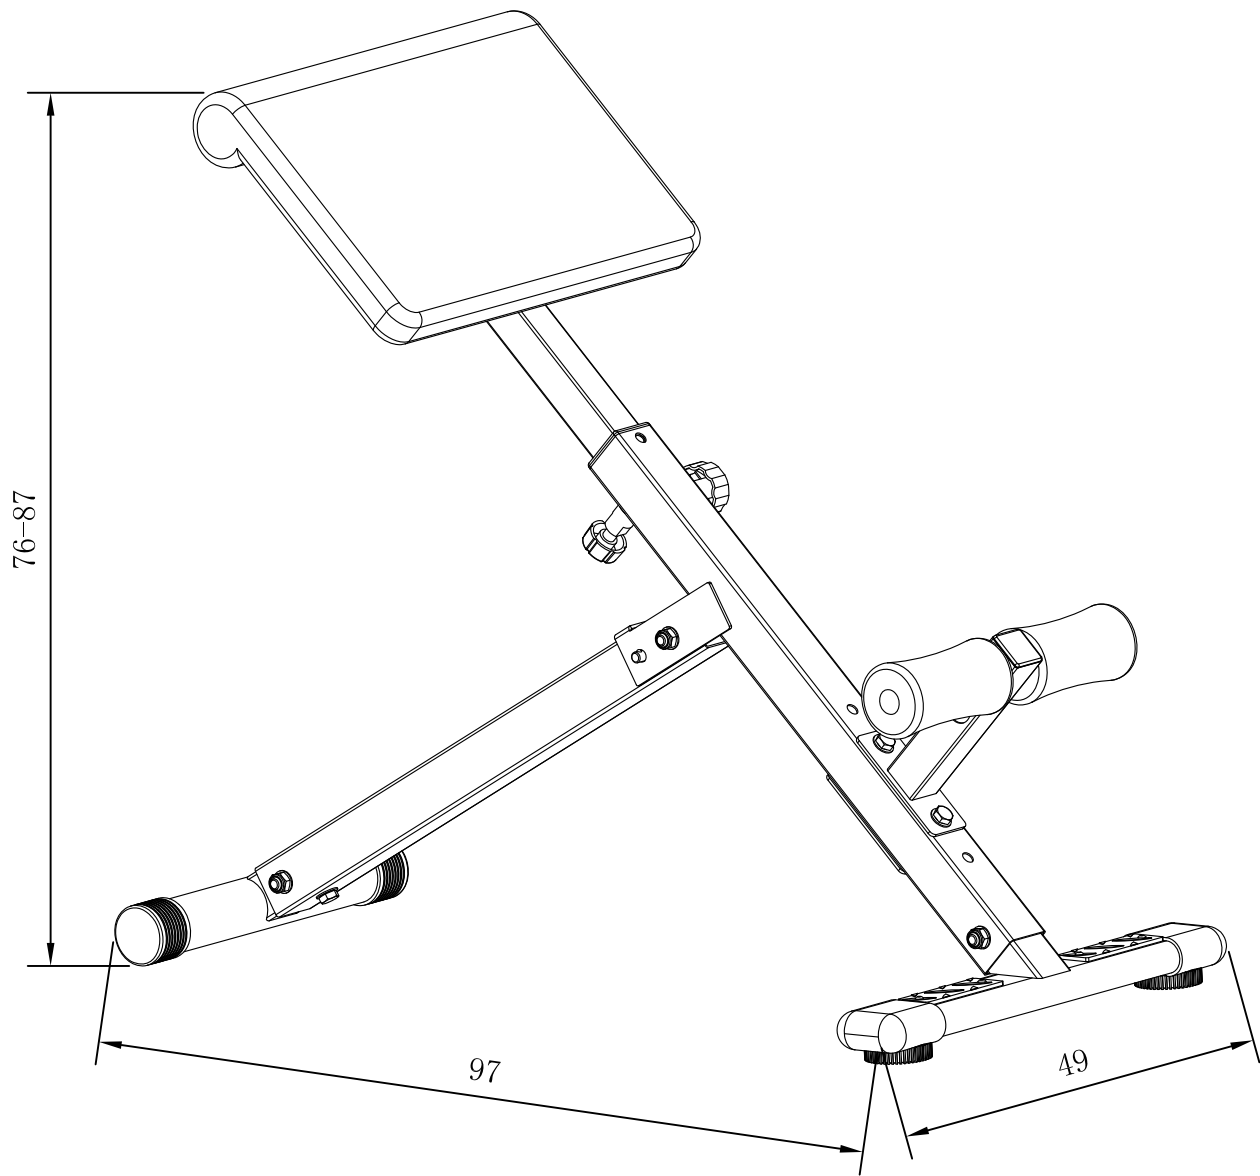

4x

Inside PAN-HEAN Bolt: ( $\phi 10*65$ )

1x

Spanner

2x

# GORILLA SPORTS

Dimensions complete: 97 cm x 49 cm x 76-87 cm  
Maximum loading: 120KG