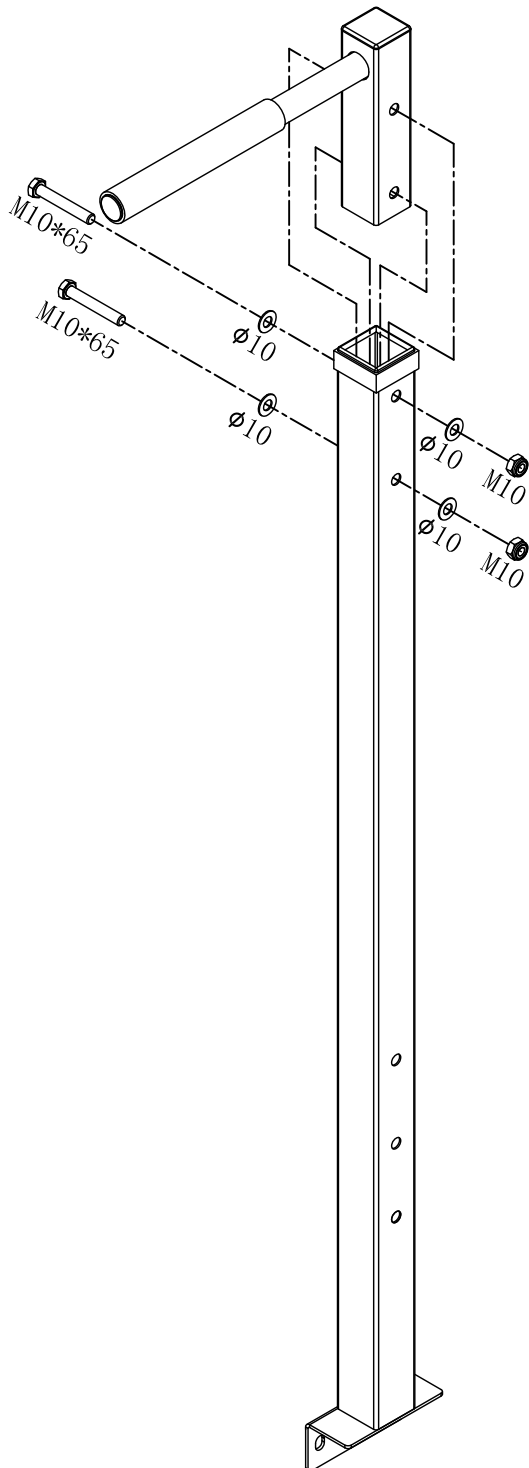

GORILLA SPORTS

DIP STATION (10000129)

GORILLA SPORTS

Nut: (M10)

16x

Washer: (ϕ 10)

32x

Hex Bolt: (M10*70)

8x

Hex Bolt: (M10*65)

8x

Spanner

2x

GORILLA SPORTS

Unit weight: 20KG

Dimensions complete: 98 cm x 65 cm x 125 cm

Maximum loading: 150KG

1

Hex Bolt (M10*65) - 4PCS

Nut (M10) - 4PCS

Washer (φ10) - 8PCS

	Hex Bolt (M10*70) - 4PCS
	Hex Bolt (M10*65) - 4PCS
	Nut (M10) - 8PCS
	Washer ($\phi 10$) - 16PCS

3