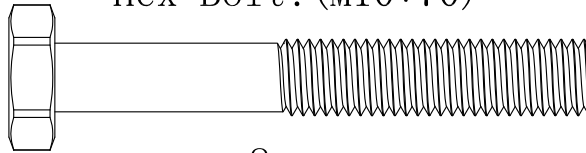

GORILLA SPORTS

DIP STATION (10000129)

GORILLA SPORTS

Nut: (M10)

16x

Washer: (ϕ 10)

32x

Hex Bolt: (M10*70)

8x

Hex Bolt: (M10*65)

8x

Spanner

2x

GORILLA SPORTS

Unit weight: 20KG

Dimensions complete: 98 cm x 65 cm x 125 cm

Maximum loading: 150KG

1

Hex Bolt (M10*65) - 4PCS

Nut (M10) - 4PCS

Washer (φ10) - 8PCS

	Hex Bolt (M10*70) - 4PCS
	Hex Bolt (M10*65) - 4PCS
	Nut (M10) - 8PCS
	Washer ($\phi 10$) - 16PCS

3