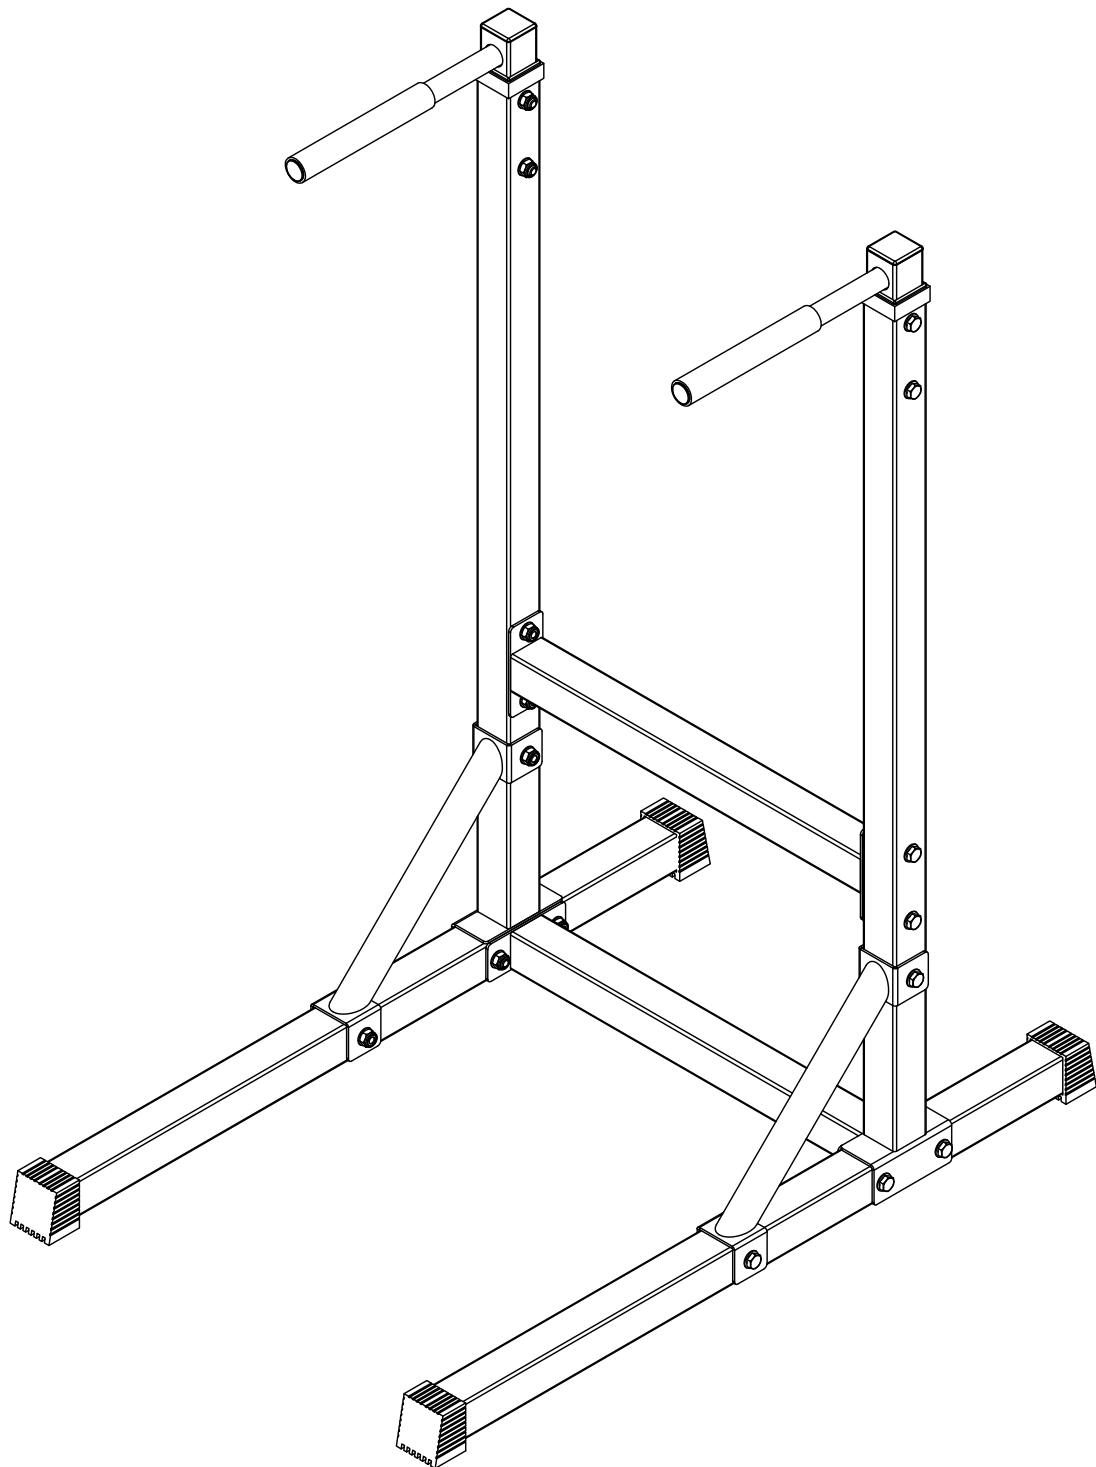

GORILLA SPORTS

DIP STATION (10000129)

GORILLA SPORTS

Nut: (M10)

16x

Washer: (ϕ 10)

32x

Hex Bolt: (M10*70)

8x

Hex Bolt: (M10*65)

8x

Spanner

2x

GORILLA SPORTS

Unit weight: 20KG

Dimensions complete: 98 cm x 65 cm x 125 cm

Maximum loading: 150KG

1

Hex Bolt (M10*65) - 4PCS

Nut (M10) - 4PCS

Washer (φ10) - 8PCS

	Hex Bolt (M10*70) - 4PCS
	Hex Bolt (M10*65) - 4PCS
	Nut (M10) - 8PCS
	Washer ($\phi 10$) - 16PCS

3