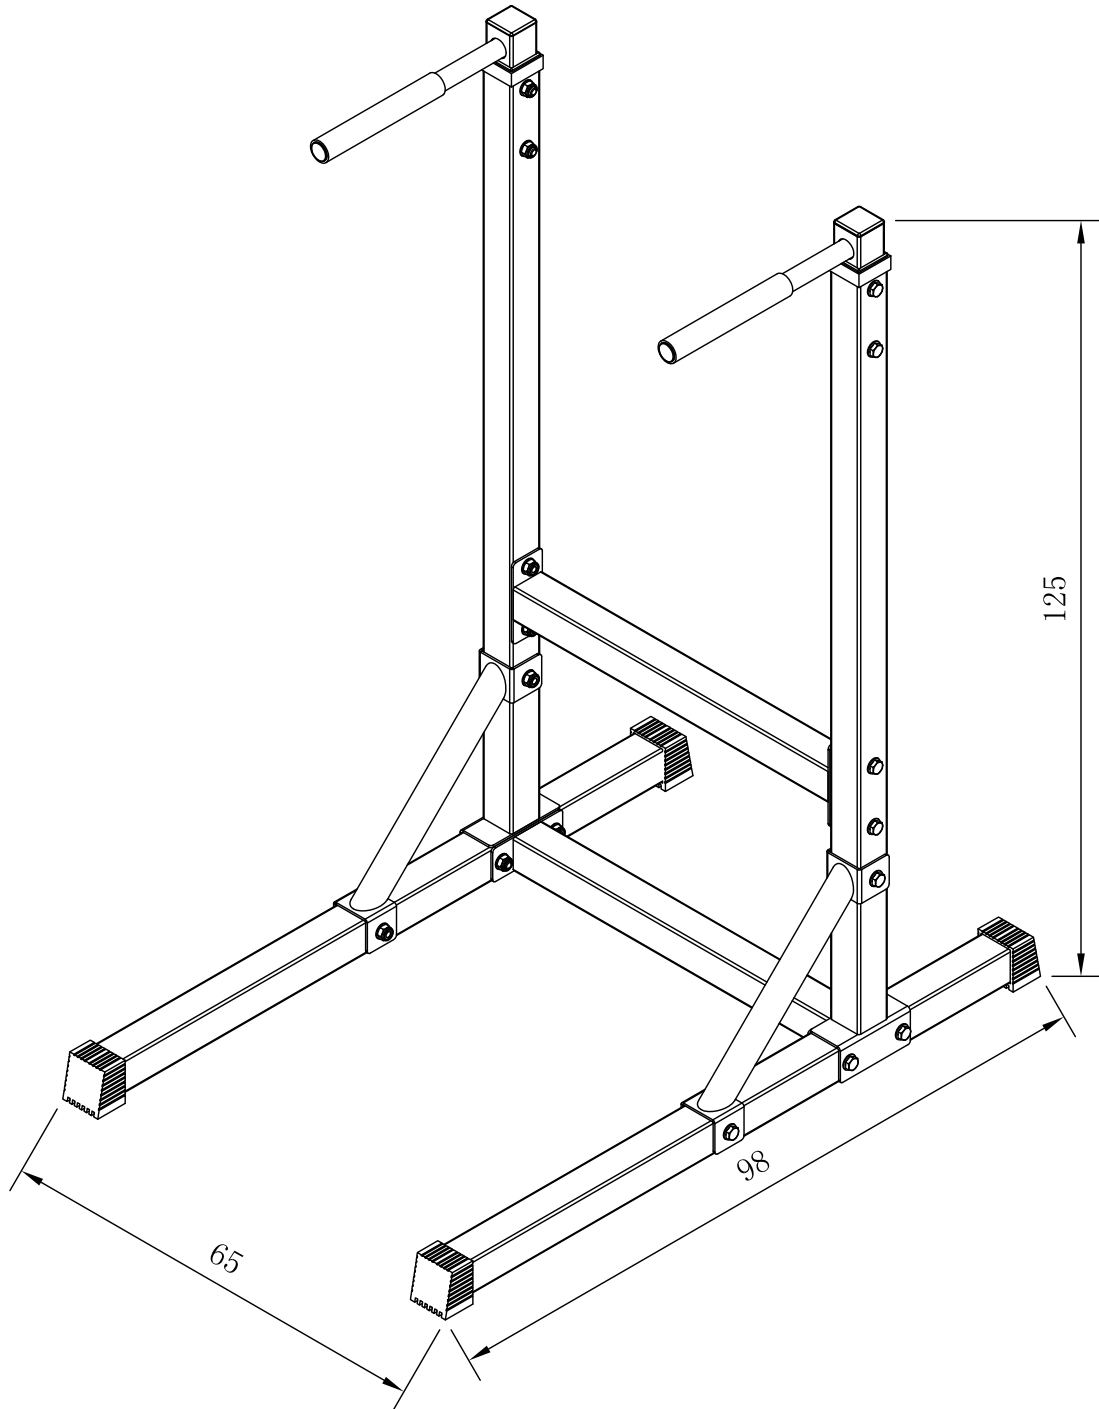

GORILLA SPORTS

DIP STATION (10000129)

GORILLA SPORTS

Nut: (M10)

16x

Washer: (ϕ 10)

32x

Hex Bolt: (M10*70)

8x

Hex Bolt: (M10*65)

8x

Spanner

2x

GORILLA SPORTS

Unit weight: 20KG

Dimensions complete: 98 cm x 65 cm x 125 cm

Maximum loading: 150KG

1

Hex Bolt (M10*65) - 4PCS

Nut (M10) - 4PCS

Washer (φ10) - 8PCS

	Hex Bolt (M10*70) - 4PCS
	Hex Bolt (M10*65) - 4PCS
	Nut (M10) - 8PCS
	Washer ($\phi 10$) - 16PCS

3