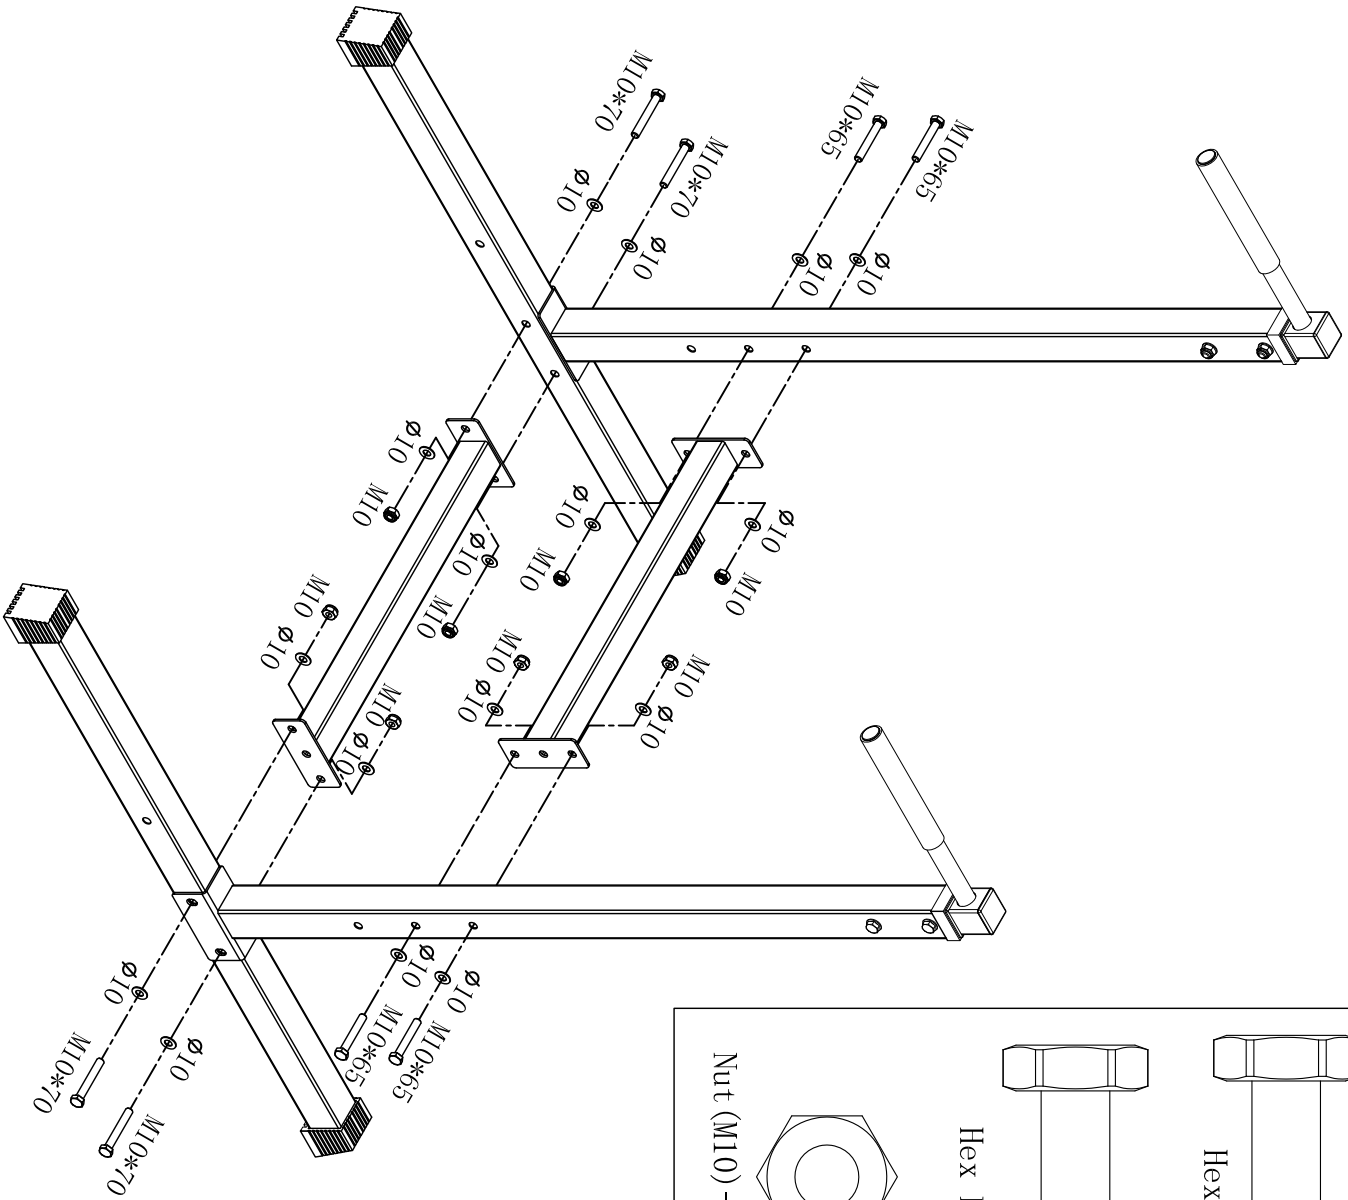

GORILLA SPORTS

DIP STATION (10000129)

GORILLA SPORTS

Nut: (M10)

16x

Washer: (ϕ 10)

32x

Hex Bolt: (M10*70)

8x

Hex Bolt: (M10*65)

8x

Spanner

2x

GORILLA SPORTS

Unit weight: 20KG

Dimensions complete: 98 cm x 65 cm x 125 cm

Maximum loading: 150KG

1

Hex Bolt (M10*65) - 4PCS

Nut (M10) - 4PCS

Washer (φ10) - 8PCS

	Hex Bolt (M10*70) - 4PCS
	Hex Bolt (M10*65) - 4PCS
	Nut (M10) - 8PCS
	Washer ($\phi 10$) - 16PCS

3