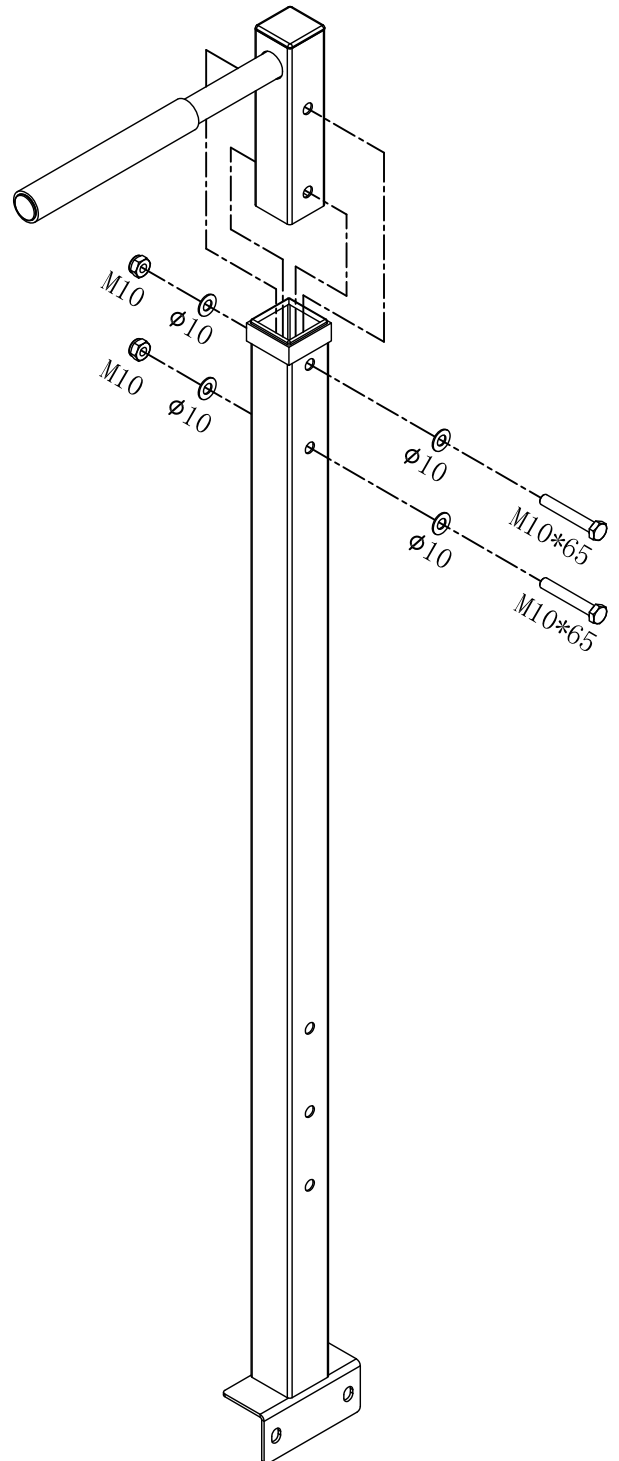

GORILLA SPORTS

DIP STATION (10000129)

GORILLA SPORTS

Nut: (M10)

16x

Washer: (ϕ 10)

32x

Hex Bolt: (M10*70)

8x

Hex Bolt: (M10*65)

8x

Spanner

2x

GORILLA SPORTS

Unit weight: 20KG

Dimensions complete: 98 cm x 65 cm x 125 cm

Maximum loading: 150KG

1

Hex Bolt (M10*65) - 4PCS

Nut (M10) - 4PCS

Washer (φ10) - 8PCS

	Hex Bolt (M10*70) - 4PCS
	Hex Bolt (M10*65) - 4PCS
	Nut (M10) - 8PCS
	Washer ($\phi 10$) - 16PCS

3